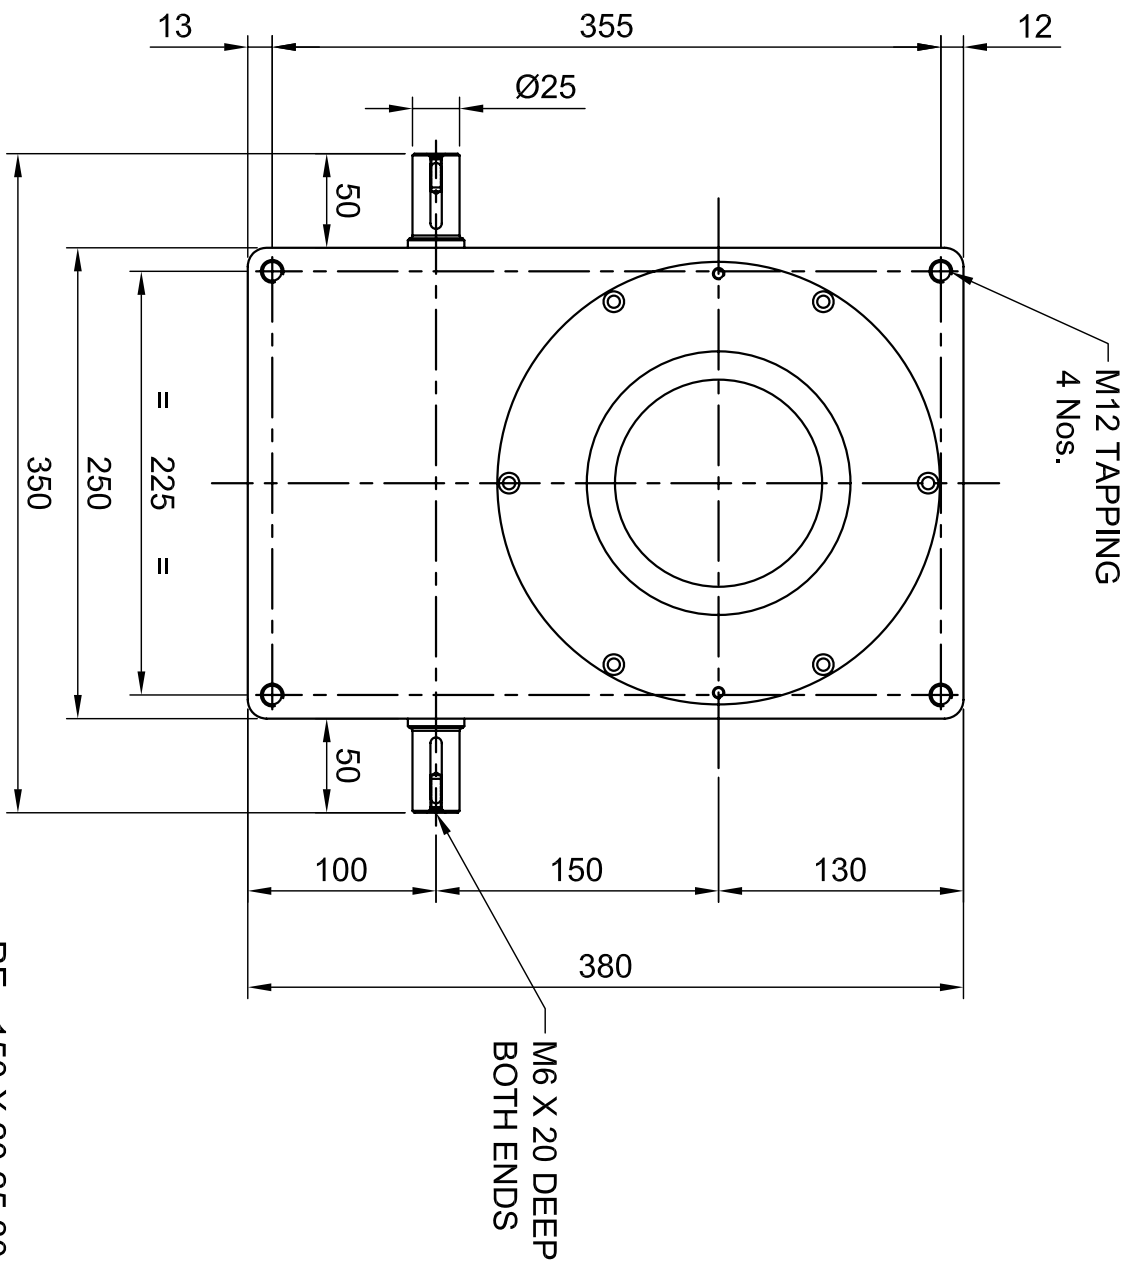

# RE - 150 CAM INDEXING SYSTEM

RE - 150 X 20,25,30 INDEXING